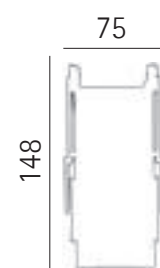

LETTINO KOMMODO

E' munito di un sistema per l'inclinazione dello schienale che elimina il tradizionale cordoncino e permette quattro diverse posizioni ottenibili rimanendo comodamente distesi sul lettino. E' sufficiente, infatti, agire sulle manopole di cui il lettino è provvisto, per posizionare lo schienale nella maniera desiderata. L'ingranaggio è anche dotato di carter salvadita.

The bed is fitted with a back inclination system that eliminates the traditional rope. The four different positions can be obtained while still lying down. To place the back in the required position, simply pull the handle. The mechanism is also fitted with a finger protection cover.

Mis. Miami