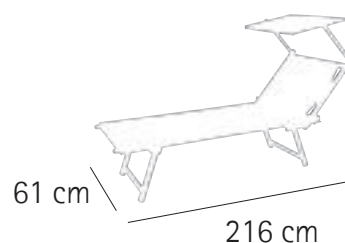

LETTINO KOMMODO

E' munito di un sistema per l'inclinazione dello schienale che elimina il tradizionale cordoncino e permette quattro diverse posizioni ottenibili rimanendo comodamente distesi sul lettino. E' sufficiente, infatti, agire sulle manopole di cui il lettino è provvisto, per posizionare lo schienale nella maniera desiderata. L'ingranaggio è anche dotato di carter salvadita.

The bed is fitted with a back inclination system that eliminates the traditional rope. The four different positions can be obtained while still lying down. To place the back in the required position, simply pull the handle. The mechanism is also fitted with a finger protection cover.

Mis. Miami